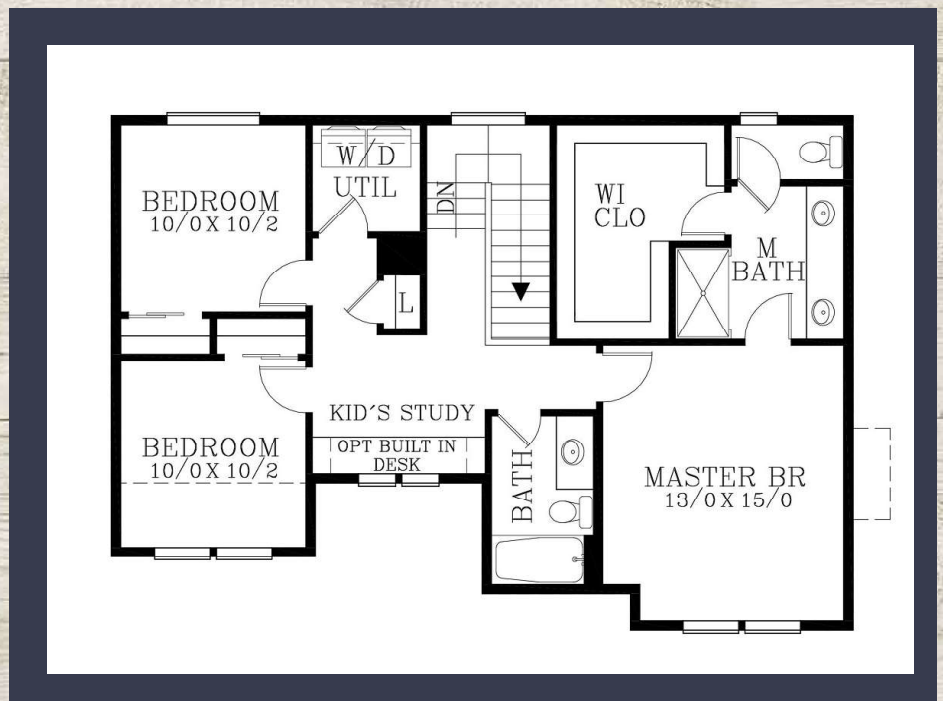

THE MONTGOMERY PLAN 1493 SQ FT

*Plans and renderings are subject to change at anytime

WWW.FORRESTRIDGEHOMES.COM

THE MONTGOMERY PLAN 1493 SQ FT

*Plans and renderings are subject to change at anytime

WWW.FORRESTRIDGEHOMES.COM