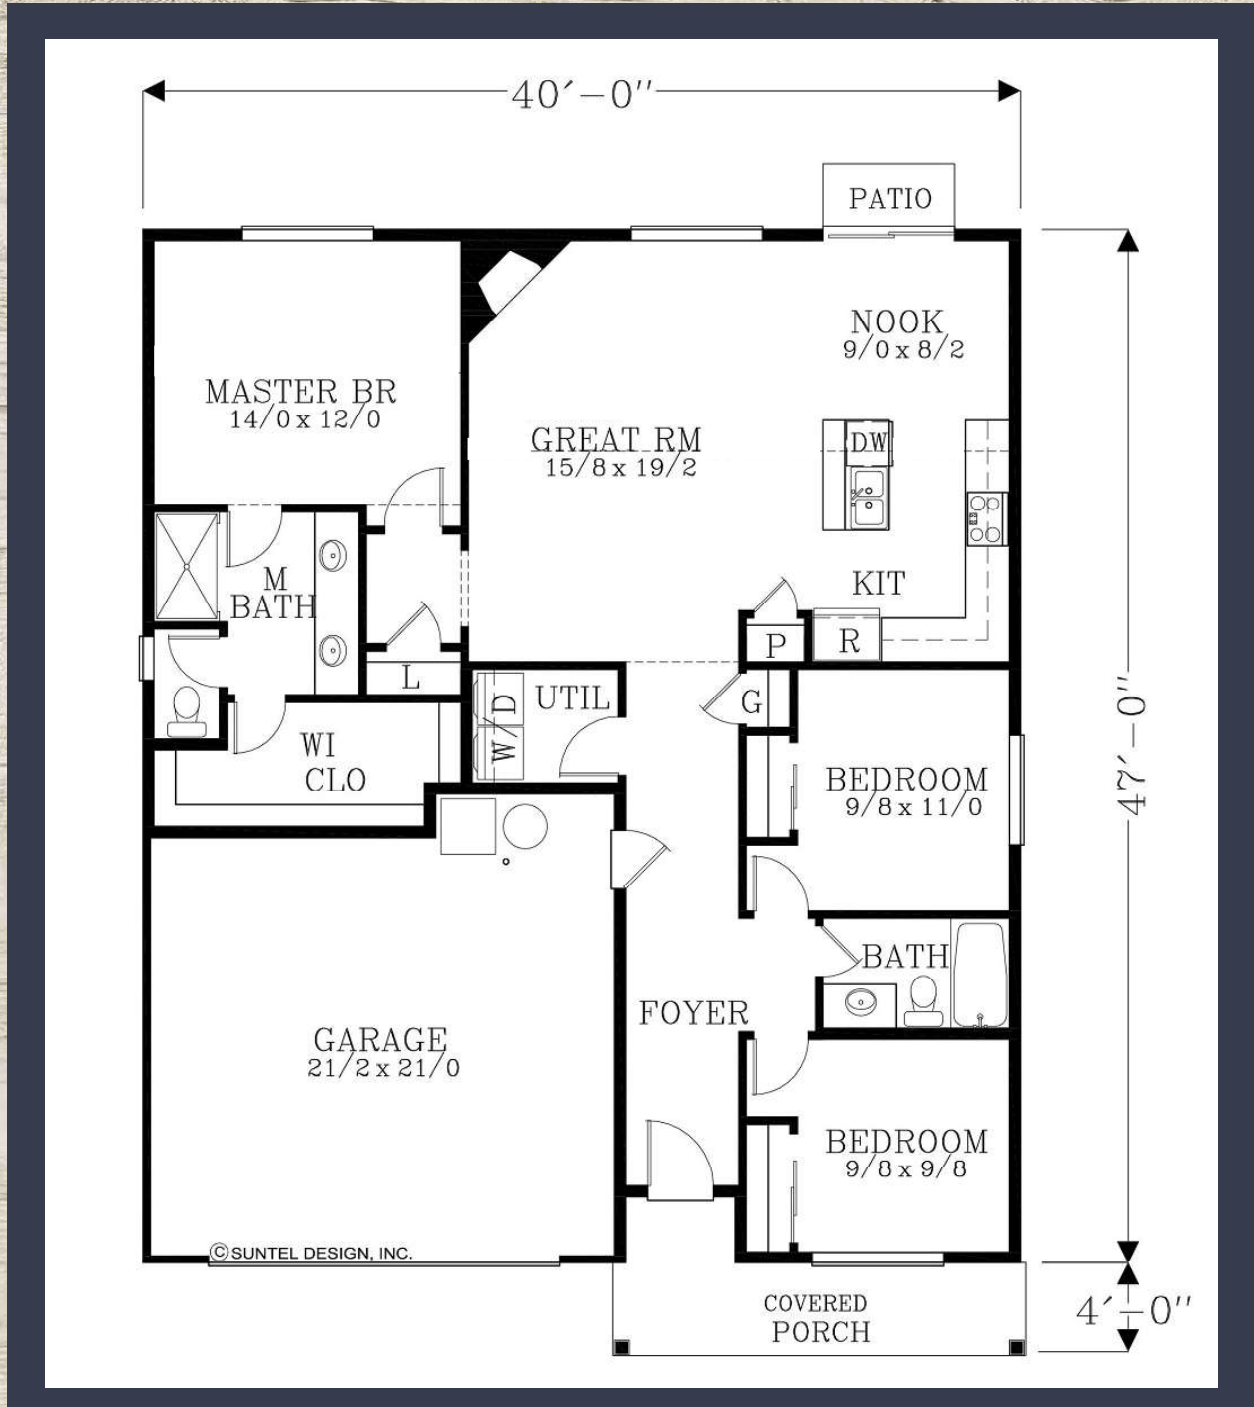

THE TAYLOR PLAN

1431 SQ FT

*Plans and renderings are subject to change at anytime

WWW.FORRESTRIDGEHOMES.COM

THE TAYLOR PLAN

1431 SQ FT

*Plans and renderings are subject to change at anytime

WWW.FORRESTRIDGEHOMES.COM