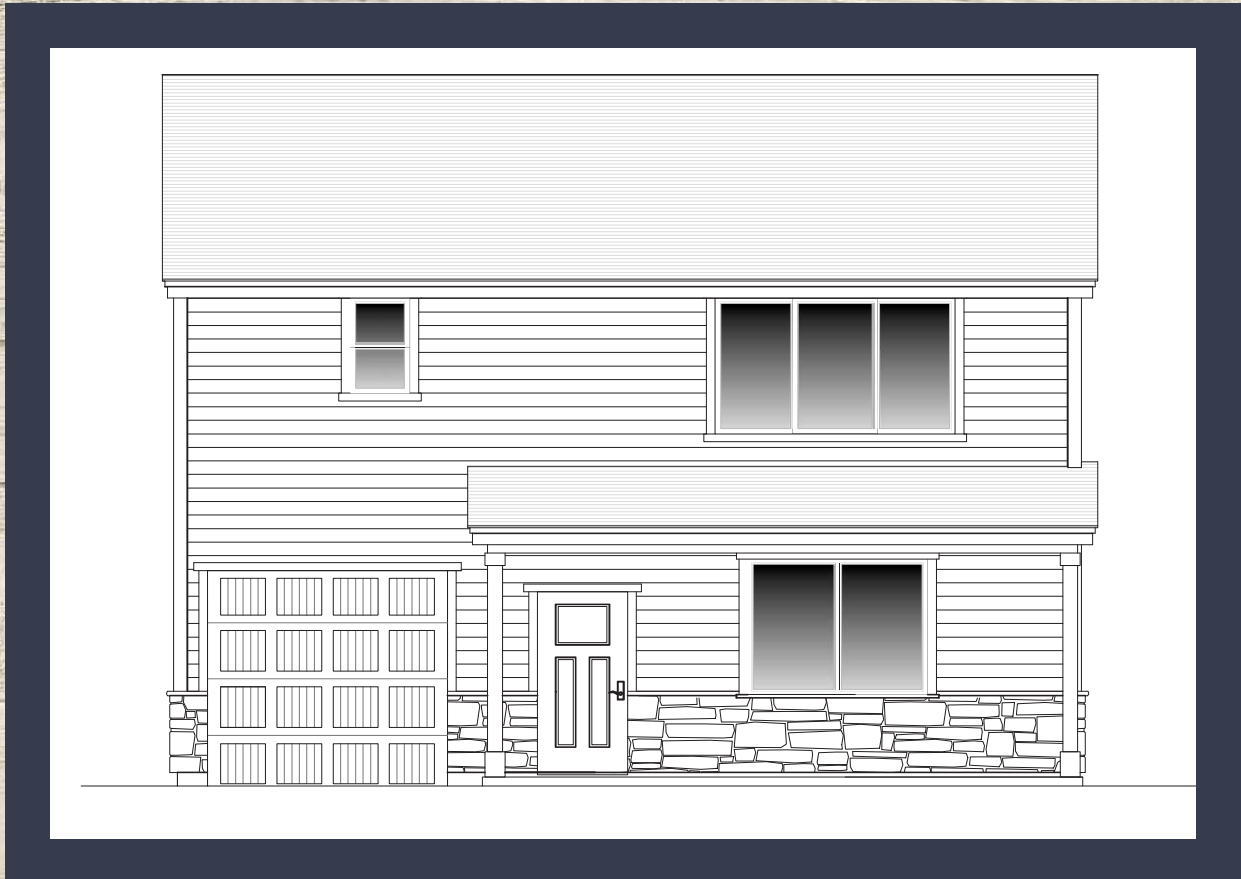

# THE TALBOT PLAN

## 1305 SQ FT

\*Plans and renderings are subject to change at anytime

[WWW.FORRESTRIDGEHOMES.COM](http://WWW.FORRESTRIDGEHOMES.COM)