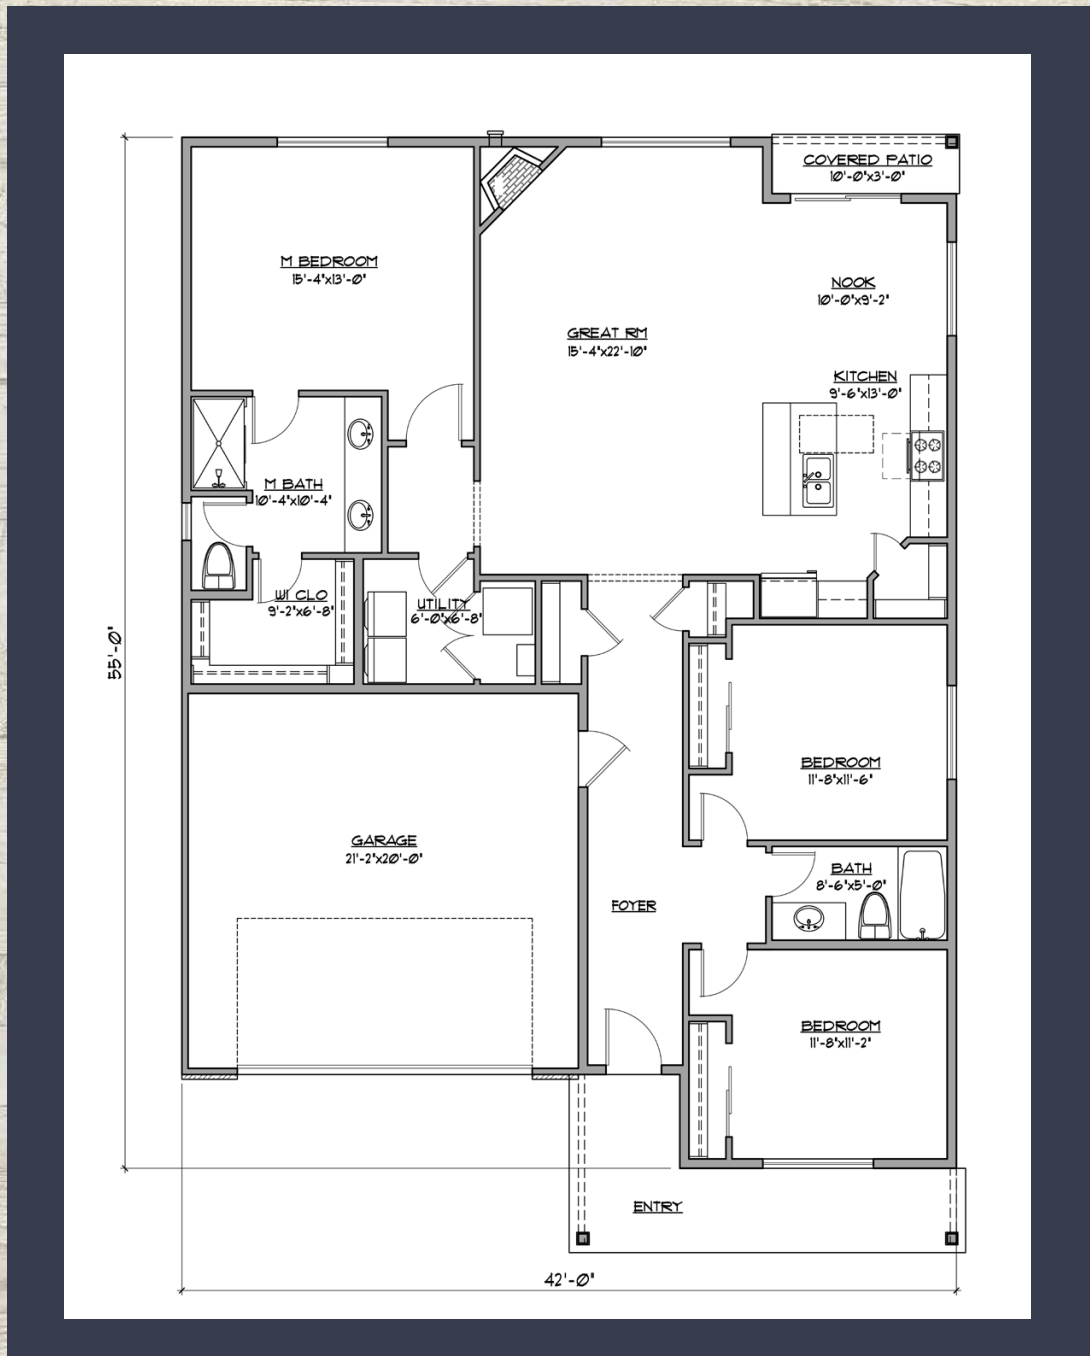

# THE JACKSONVILLE PLAN 1707 SQ FT

\*Plans and renderings are subject to change at anytime

[WWW.FORRESTRIDGEHOMES.COM](http://WWW.FORRESTRIDGEHOMES.COM)