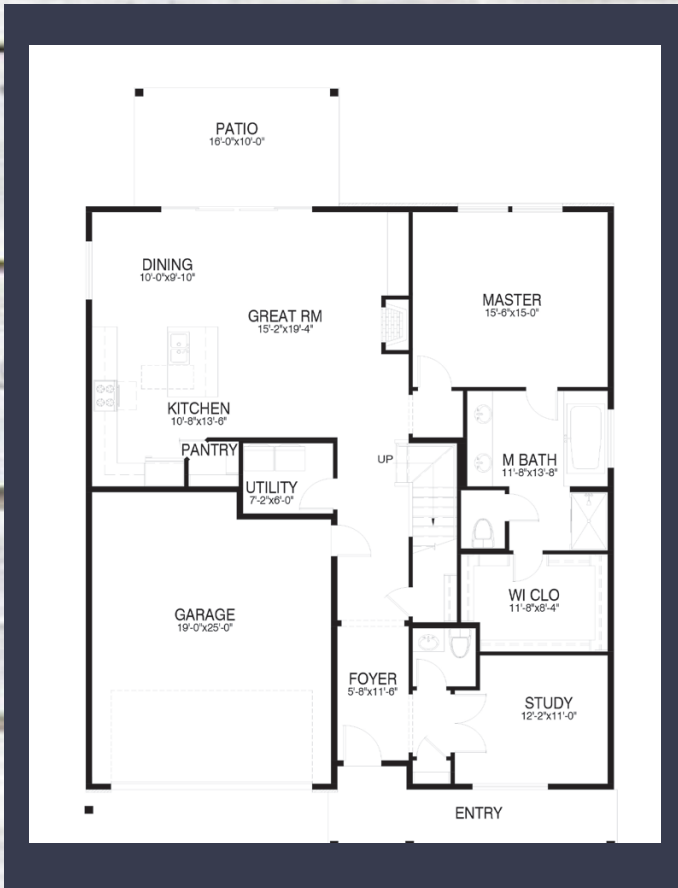

THE CHESTNUT PLAN

2768 SQ FT

*Plans and renderings are subject to change at anytime

WWW.FORRESTRIDGEHOMES.COM

THE CHESTNUT PLAN

2768 SQ FT

*Plans and renderings are subject to change at anytime

WWW.FORRESTRIDGEHOMES.COM