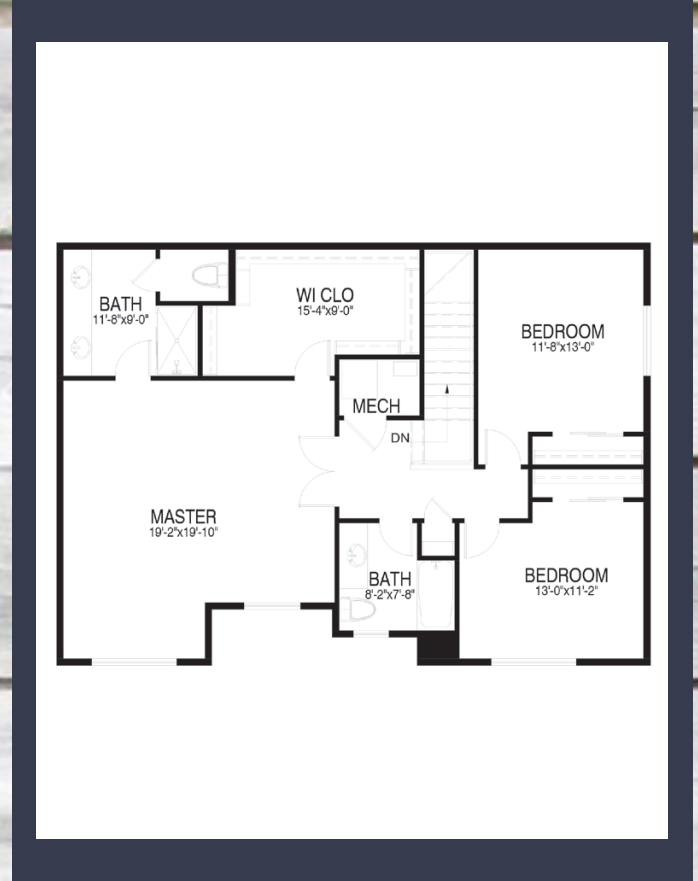

THE CHESTNUT PLAN

2768 SQ FT

*Plans and renderings are subject to change at anytime

WWW.FORRESTRIDGEHOMES.COM

THE CHESTNUT PLAN

2768 SQ FT

*Plans and renderings are subject to change at anytime

WWW.FORRESTRIDGEHOMES.COM