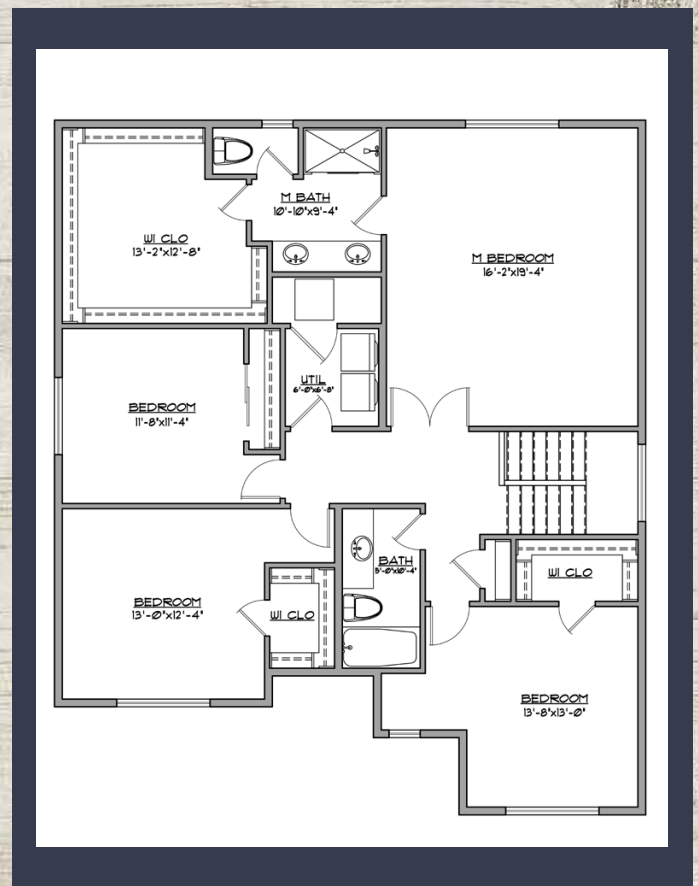

THE FARMINGTON PLAN 2616 SQ FT

*Plans and renderings are subject to change at anytime

WWW.FORRESTRIDGEHOMES.COM

THE FARMINGTON PLAN 2616 SQ FT

*Plans and renderings are subject to change at anytime

WWW.FORRESTRIDGEHOMES.COM