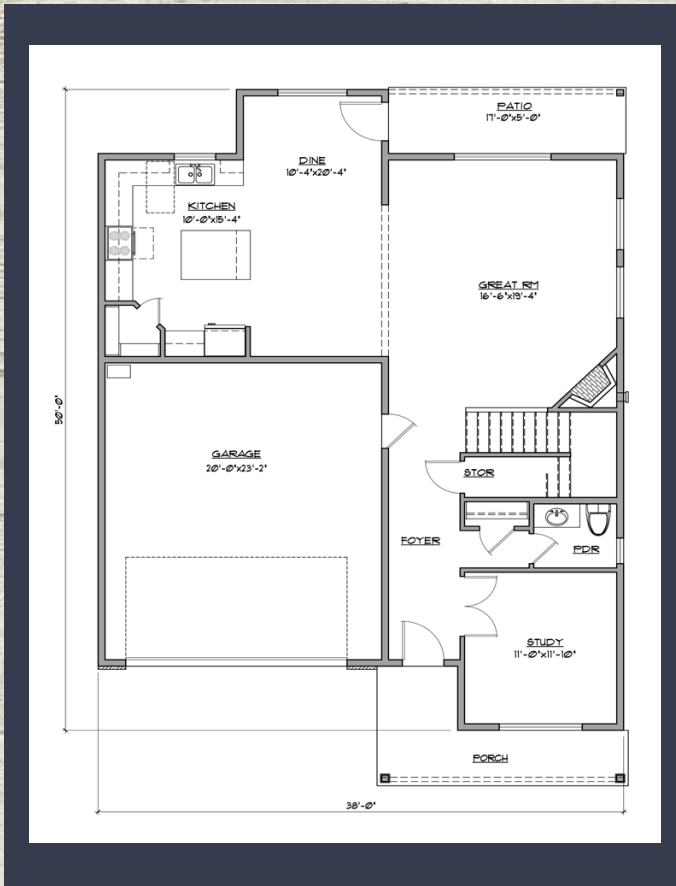

THE FARMINGTON PLAN 2616 SQ FT

*Plans and renderings are subject to change at anytime

WWW.FORRESTRIDGEHOMES.COM

THE FARMINGTON PLAN 2616 SQ FT

*Plans and renderings are subject to change at anytime

WWW.FORRESTRIDGEHOMES.COM