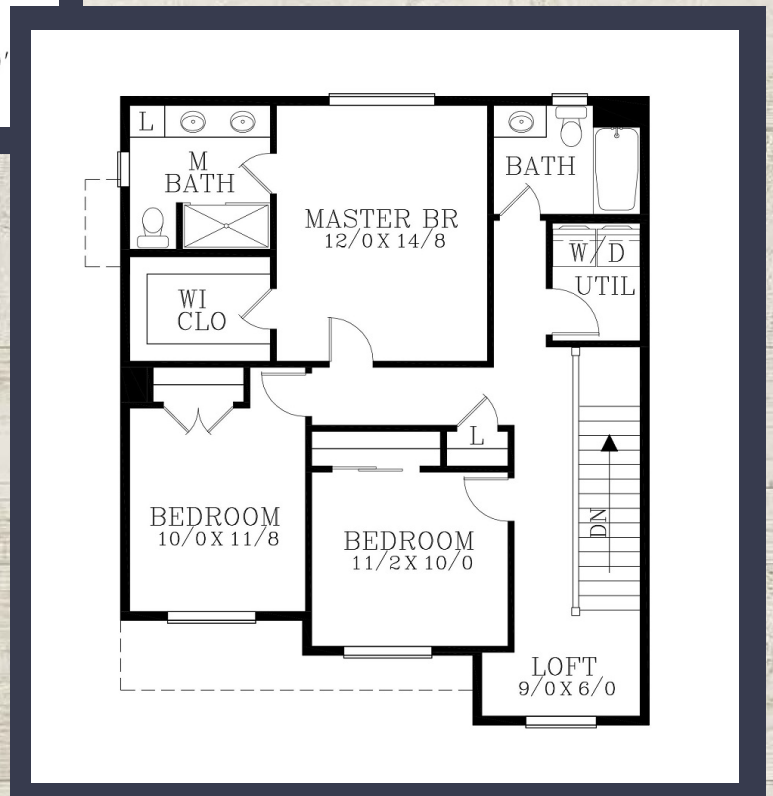

THE MORELAND PLAN

1555 SQ FT

*Plans and renderings are subject to change at anytime

WWW.FORRESTRIDGEHOMES.COM

THE MORELAND PLAN

1555 SQ FT

*Plans and renderings are subject to change at anytime

WWW.FORRESTRIDGEHOMES.COM