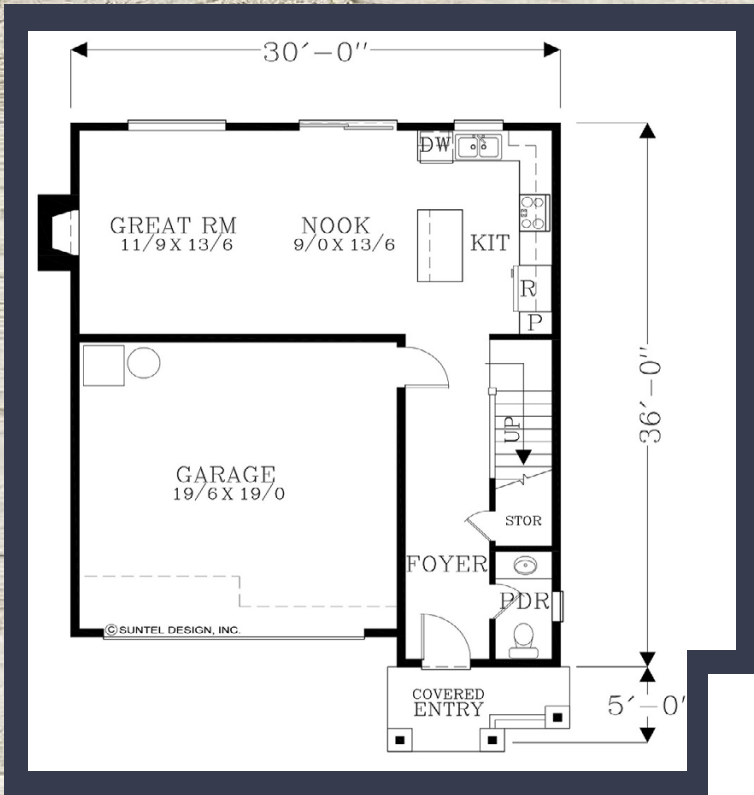

THE MORELAND PLAN

1555 SQ FT

*Plans and renderings are subject to change at anytime

WWW.FORRESTRIDGEHOMES.COM

THE MORELAND PLAN

1555 SQ FT

*Plans and renderings are subject to change at anytime

WWW.FORRESTRIDGEHOMES.COM