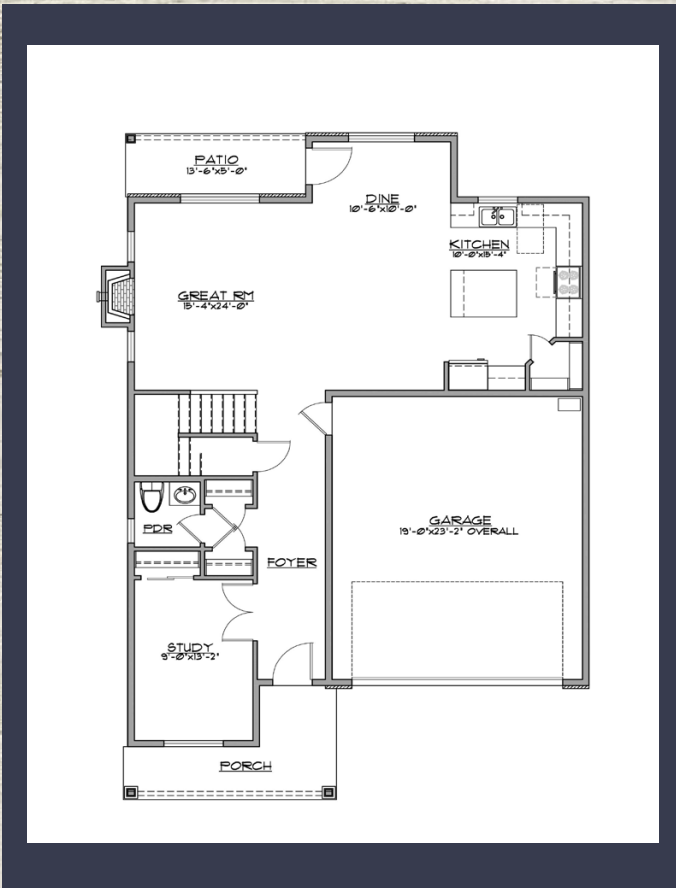

THE DONALD PLAN

2380 SQ FT

*Plans and renderings are subject to change at anytime

WWW.FORRESTRIDGEHOMES.COM

THE DONALD PLAN

2380 SQ FT

*Plans and renderings are subject to change at anytime

WWW.FORRESTRIDGEHOMES.COM