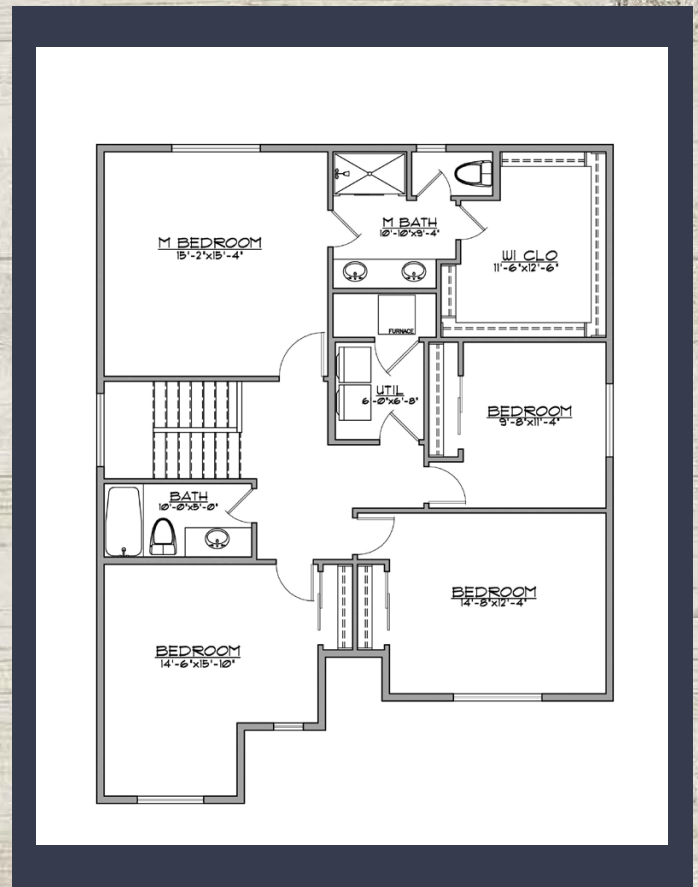

THE DONALD PLAN

2380 SQ FT

*Plans and renderings are subject to change at anytime

WWW.FORRESTRIDGEHOMES.COM

THE DONALD PLAN

2380 SQ FT

*Plans and renderings are subject to change at anytime

WWW.FORRESTRIDGEHOMES.COM