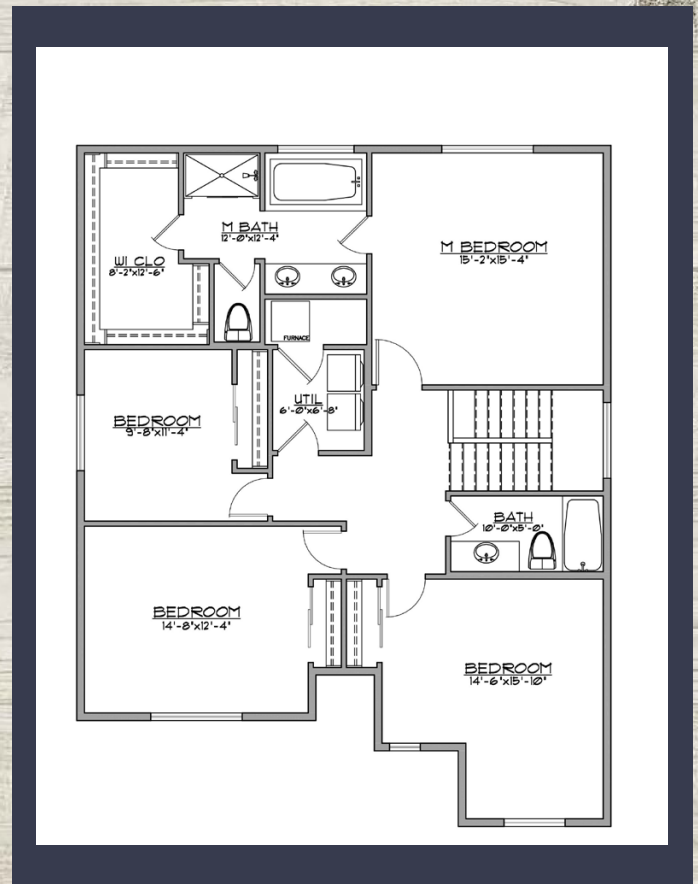

# THE CANBY PLAN

2374 SQ FT

\*Plans and renderings are subject to change at anytime

[WWW.FORRESTRIDGEHOMES.COM](http://WWW.FORRESTRIDGEHOMES.COM)

# THE CANBY PLAN

## 2374 SQ FT

\*Plans and renderings are subject to change at anytime

[WWW.FORRESTRIDGEHOMES.COM](http://WWW.FORRESTRIDGEHOMES.COM)