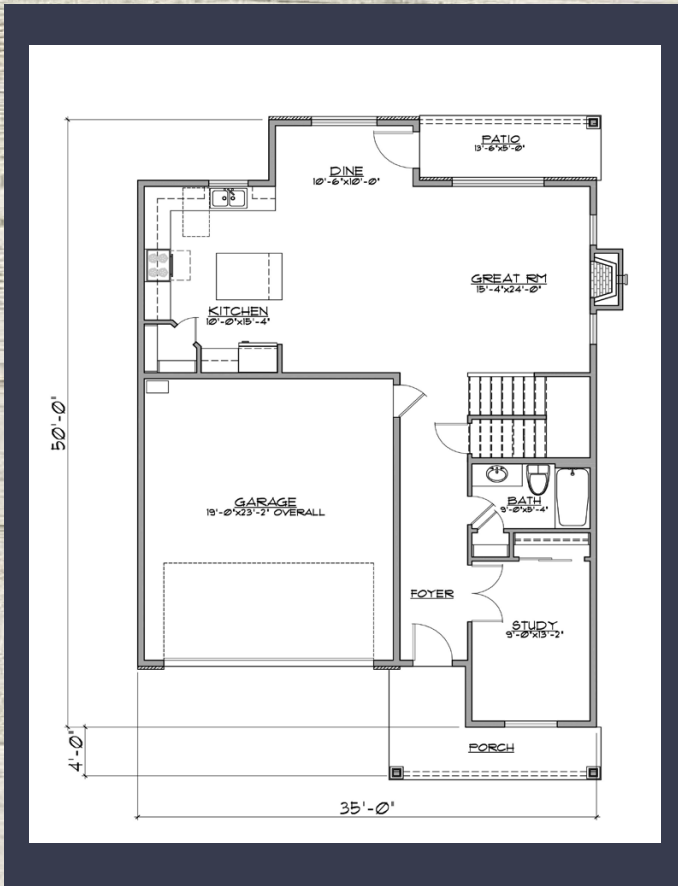

# THE CANBY PLAN

2374 SQ FT

\*Plans and renderings are subject to change at anytime

[WWW.FORRESTRIDGEHOMES.COM](http://WWW.FORRESTRIDGEHOMES.COM)

# THE CANBY PLAN

## 2374 SQ FT

\*Plans and renderings are subject to change at anytime

[WWW.FORRESTRIDGEHOMES.COM](http://WWW.FORRESTRIDGEHOMES.COM)