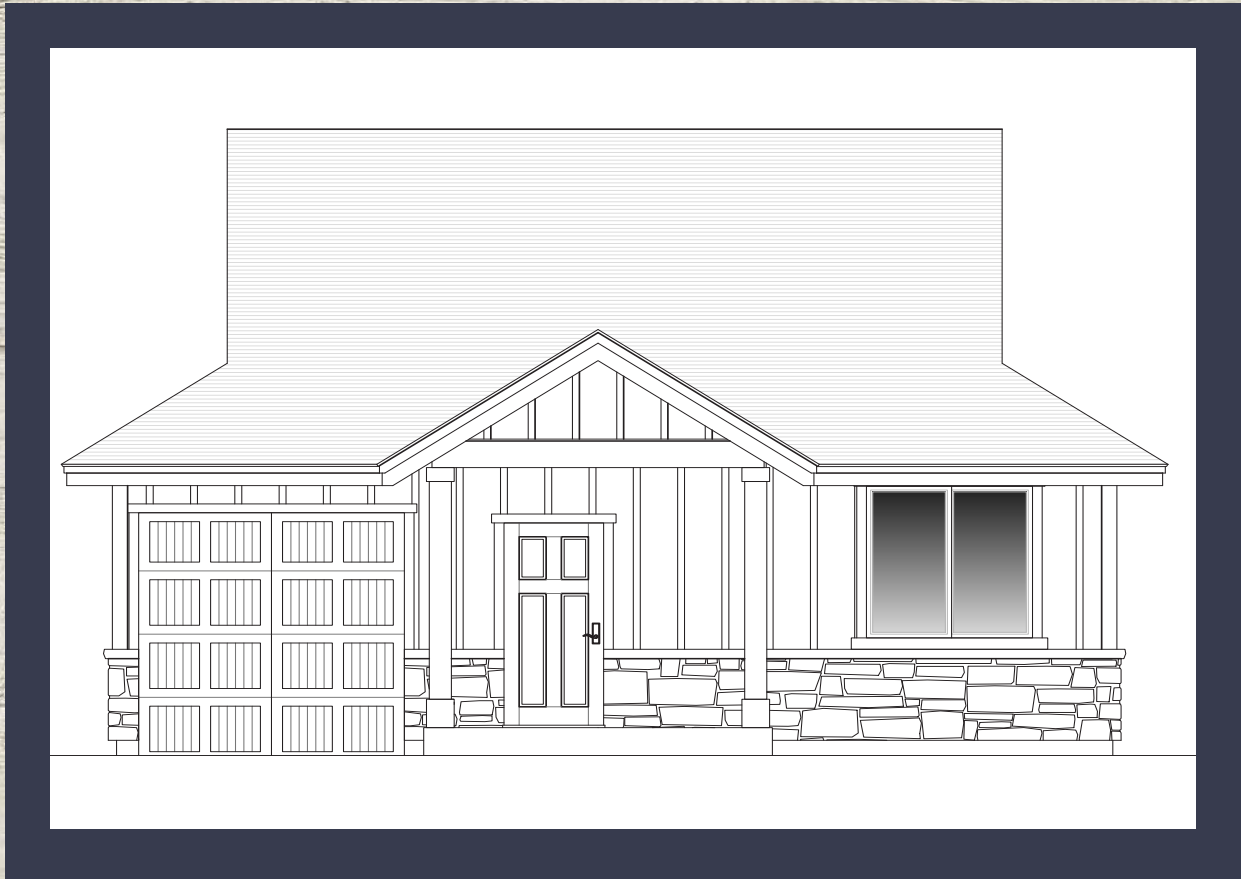

THE KINGSTON PLAN

1189 SQ FT

*Plans and renderings are subject to change at anytime

WWW.FORRESTRIDGEHOMES.COM

THE KINGSTON PLAN

1189 SQ FT

*Plans and renderings are subject to change at anytime

WWW.FORRESTRIDGEHOMES.COM