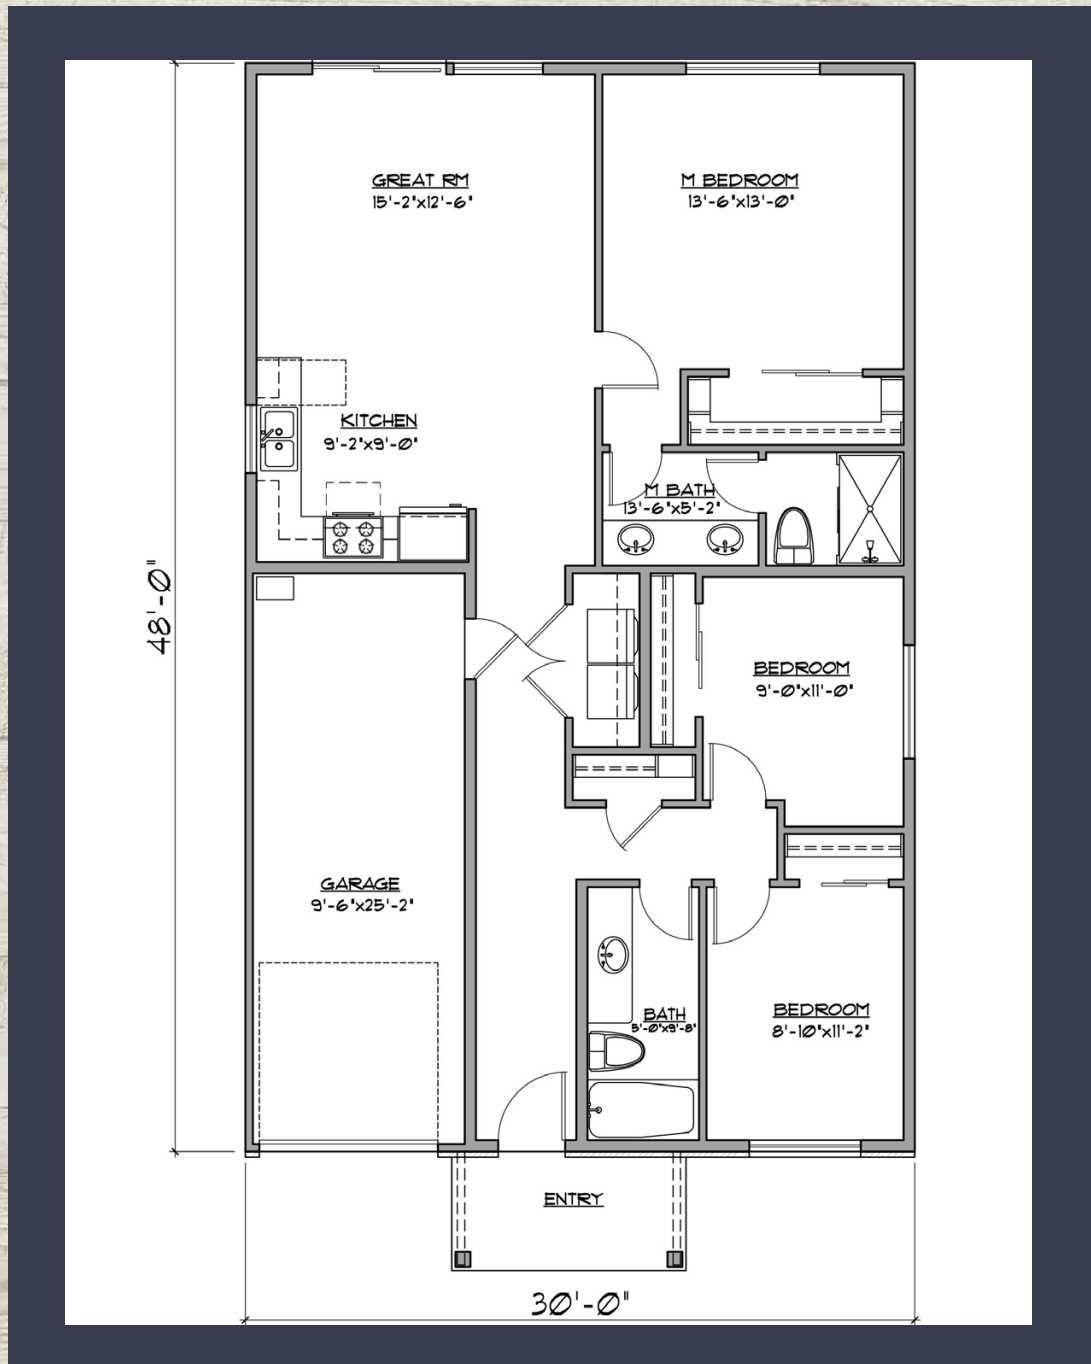

THE KINGSTON PLAN

1189 SQ FT

*Plans and renderings are subject to change at anytime

WWW.FORRESTRIDGEHOMES.COM

THE KINGSTON PLAN

1189 SQ FT

*Plans and renderings are subject to change at anytime

WWW.FORRESTRIDGEHOMES.COM