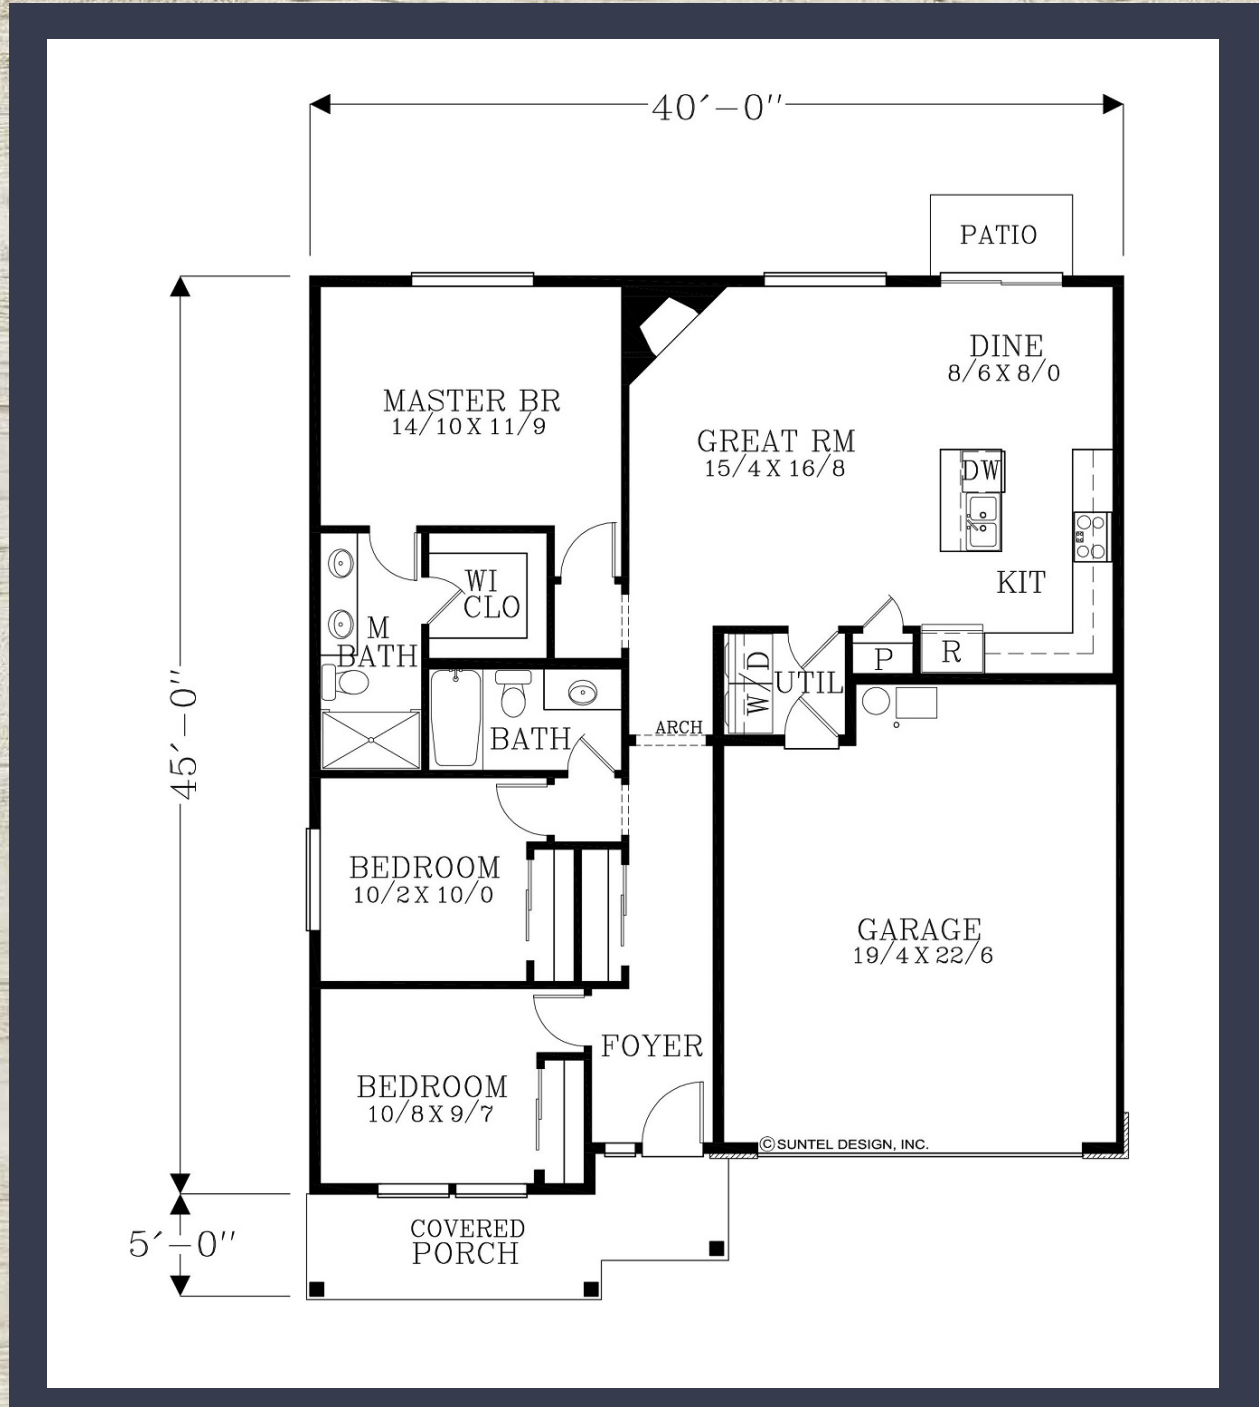

THE NEHALEM PLAN

1315 SQ FT

*Plans and renderings are subject to change at anytime

WWW.FORRESTRIDGEHOMES.COM

THE NEHALEM PLAN

1315 SQ FT

*Plans and renderings are subject to change at anytime

WWW.FORRESTRIDGEHOMES.COM