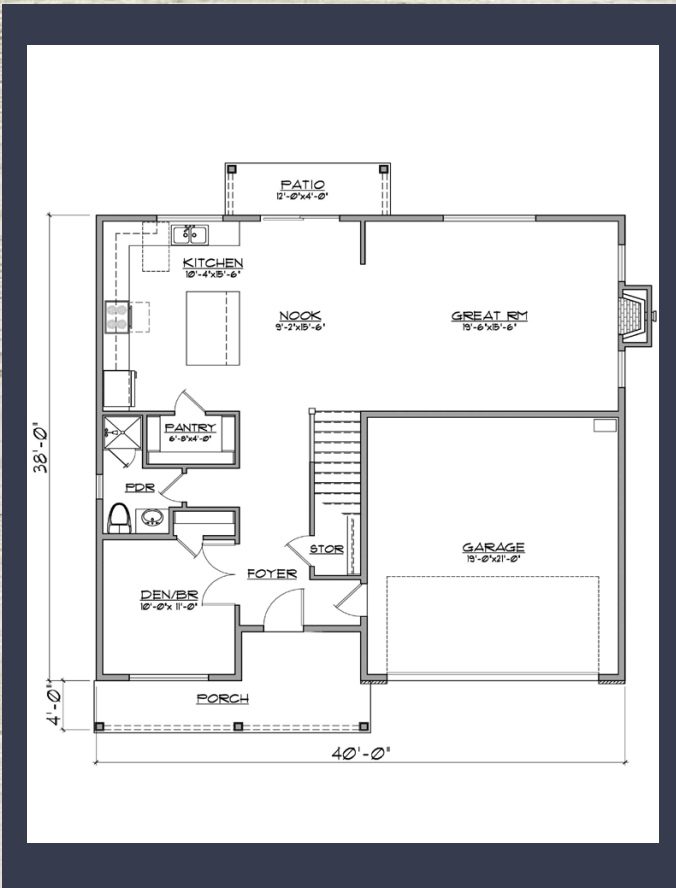

## 2439 SQ FT

\*Plans and renderings are subject to change at anytime

[WWW.FORRESTRIDGEHOMES.COM](http://WWW.FORRESTRIDGEHOMES.COM)

# THE SHERIDAN PLAN