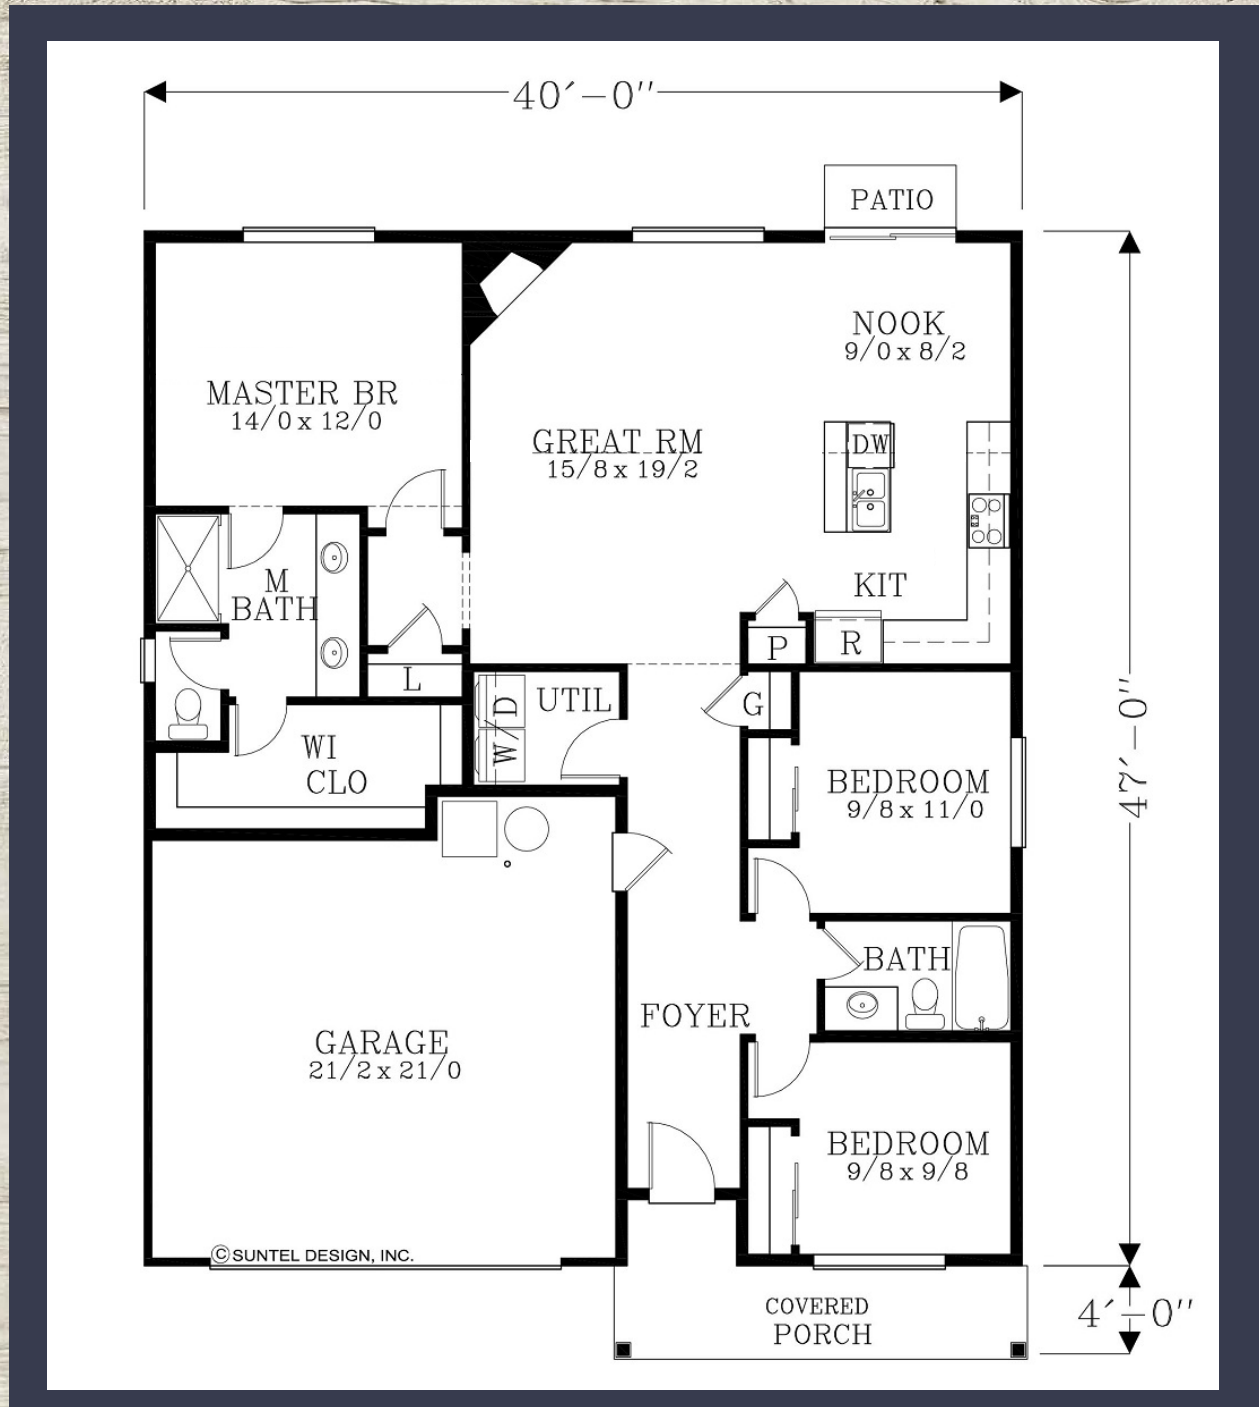

## 1431 SQ FT

\*Plans and renderings are subject to change at anytime

[WWW.FORRESTRIDGEHOMES.COM](http://WWW.FORRESTRIDGEHOMES.COM)

# THE TAYLOR PLAN

## 1431 SQ FT

\*Plans and renderings are subject to change at anytime

WWW.FORRESTRIDGEHOMES.COM