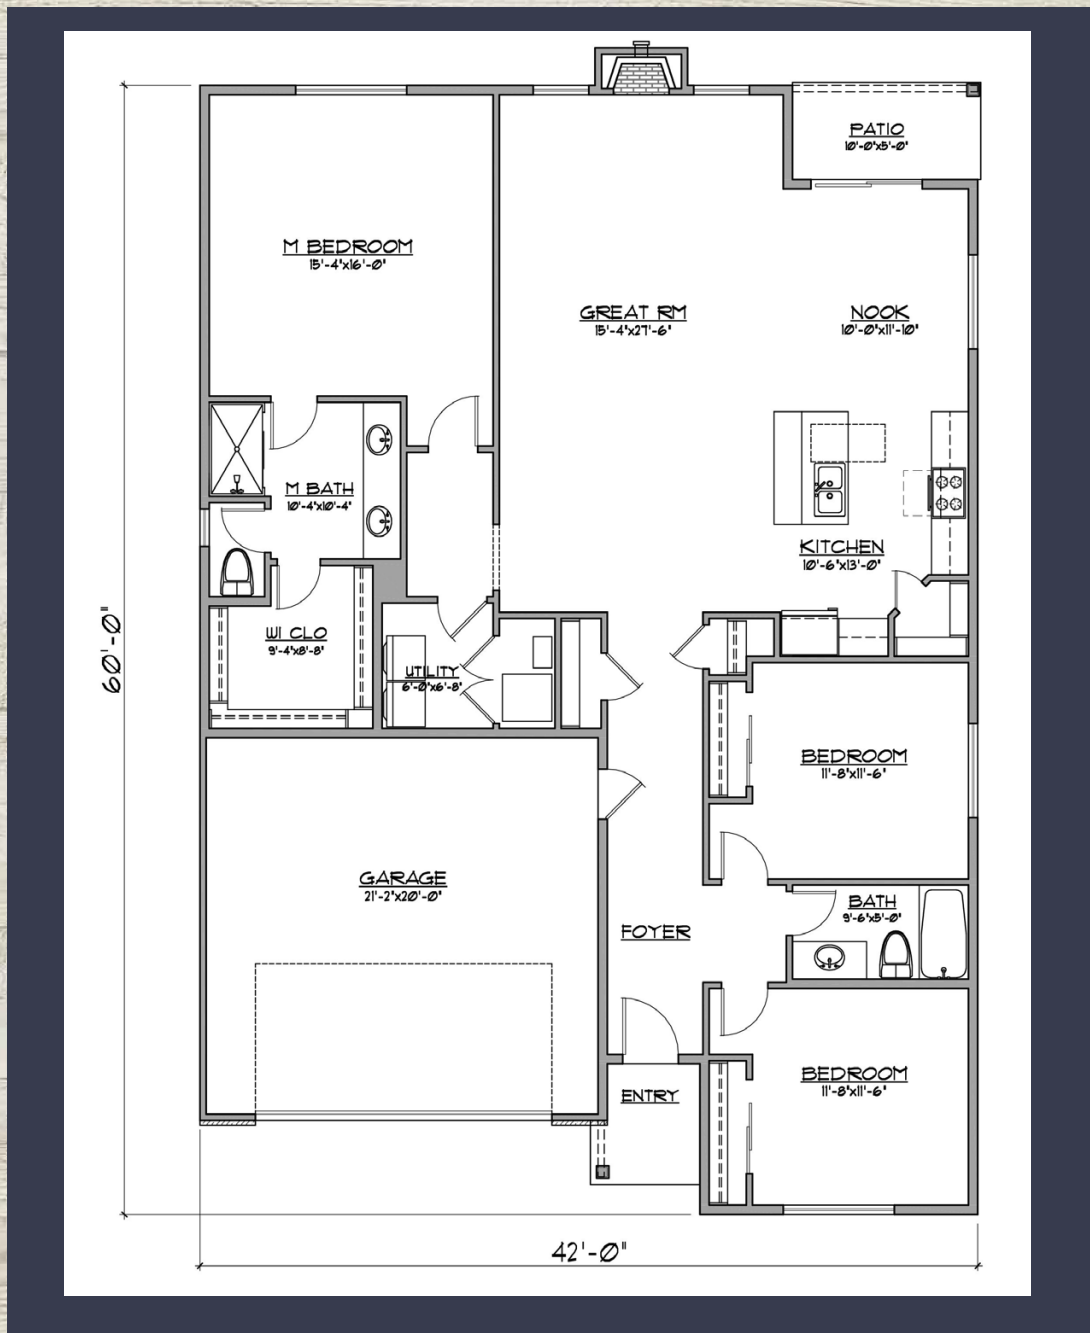

# THE DAYTON PLAN

1881 SQ.FT

\*Plans and renderings are subject to change at anytime

[WWW.FORRESTRIDGEHOMES.COM](http://WWW.FORRESTRIDGEHOMES.COM)

# THE DAYTON PLAN

## 1881 SQ FT

\*Plans and renderings are subject to change at anytime

[WWW.FORRESTRIDGEHOMES.COM](http://WWW.FORRESTRIDGEHOMES.COM)