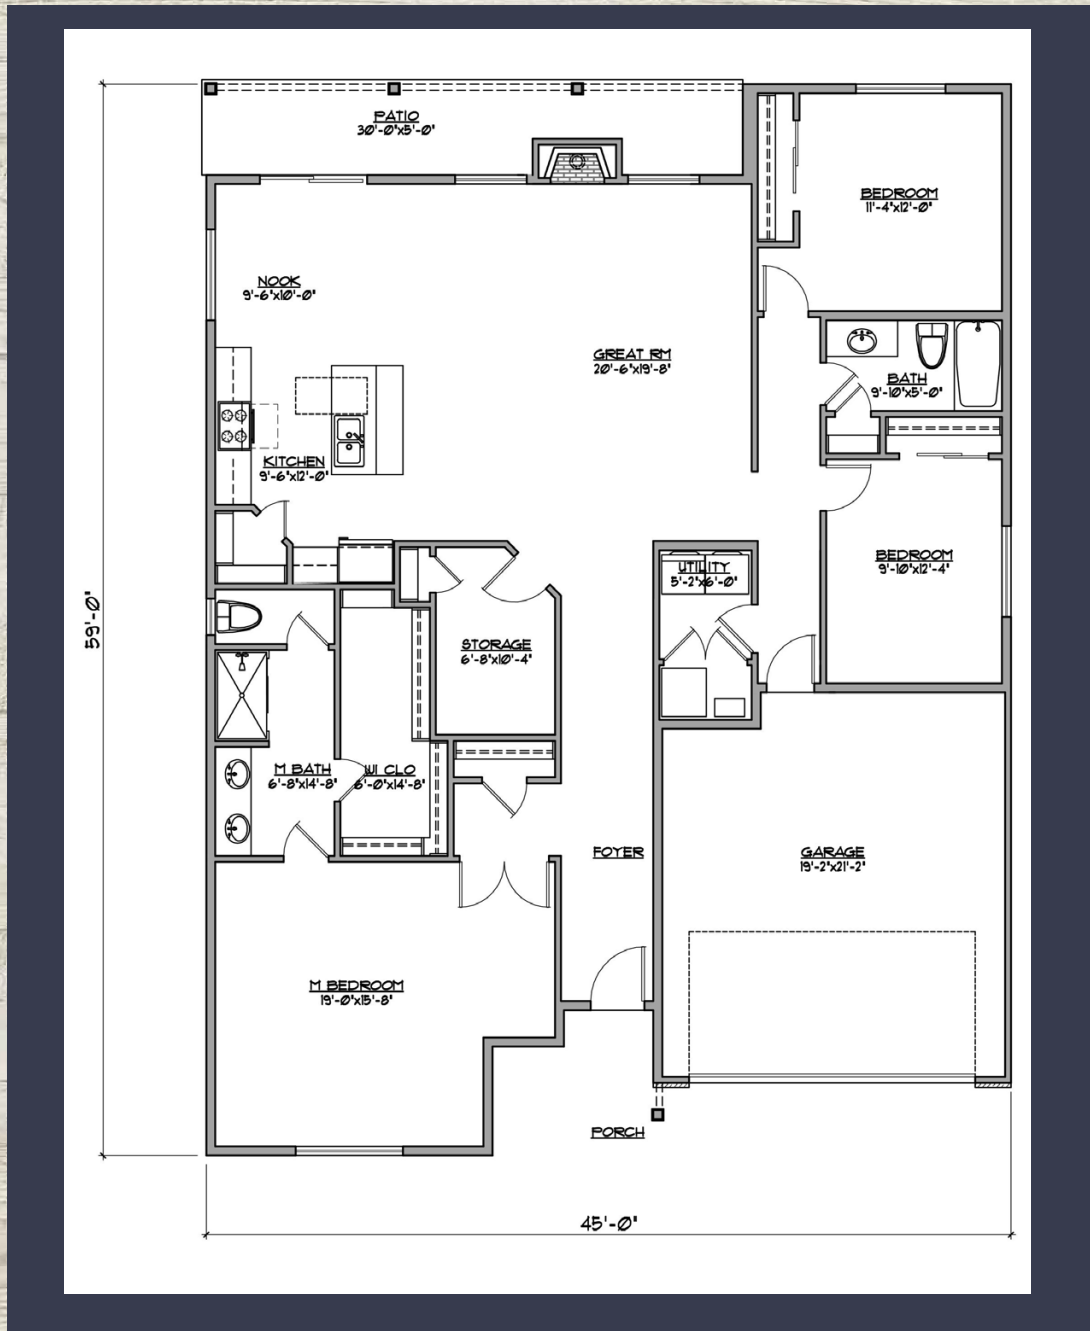

THE AURORA PLAN

1950 SQ FT

*Plans and renderings are subject to change at anytime

WWW.FORRESTRIDGEHOMES.COM

THE AURORA PLAN

1950 SQ FT

*Plans and renderings are subject to change at anytime

WWW.FORRESTRIDGEHOMES.COM