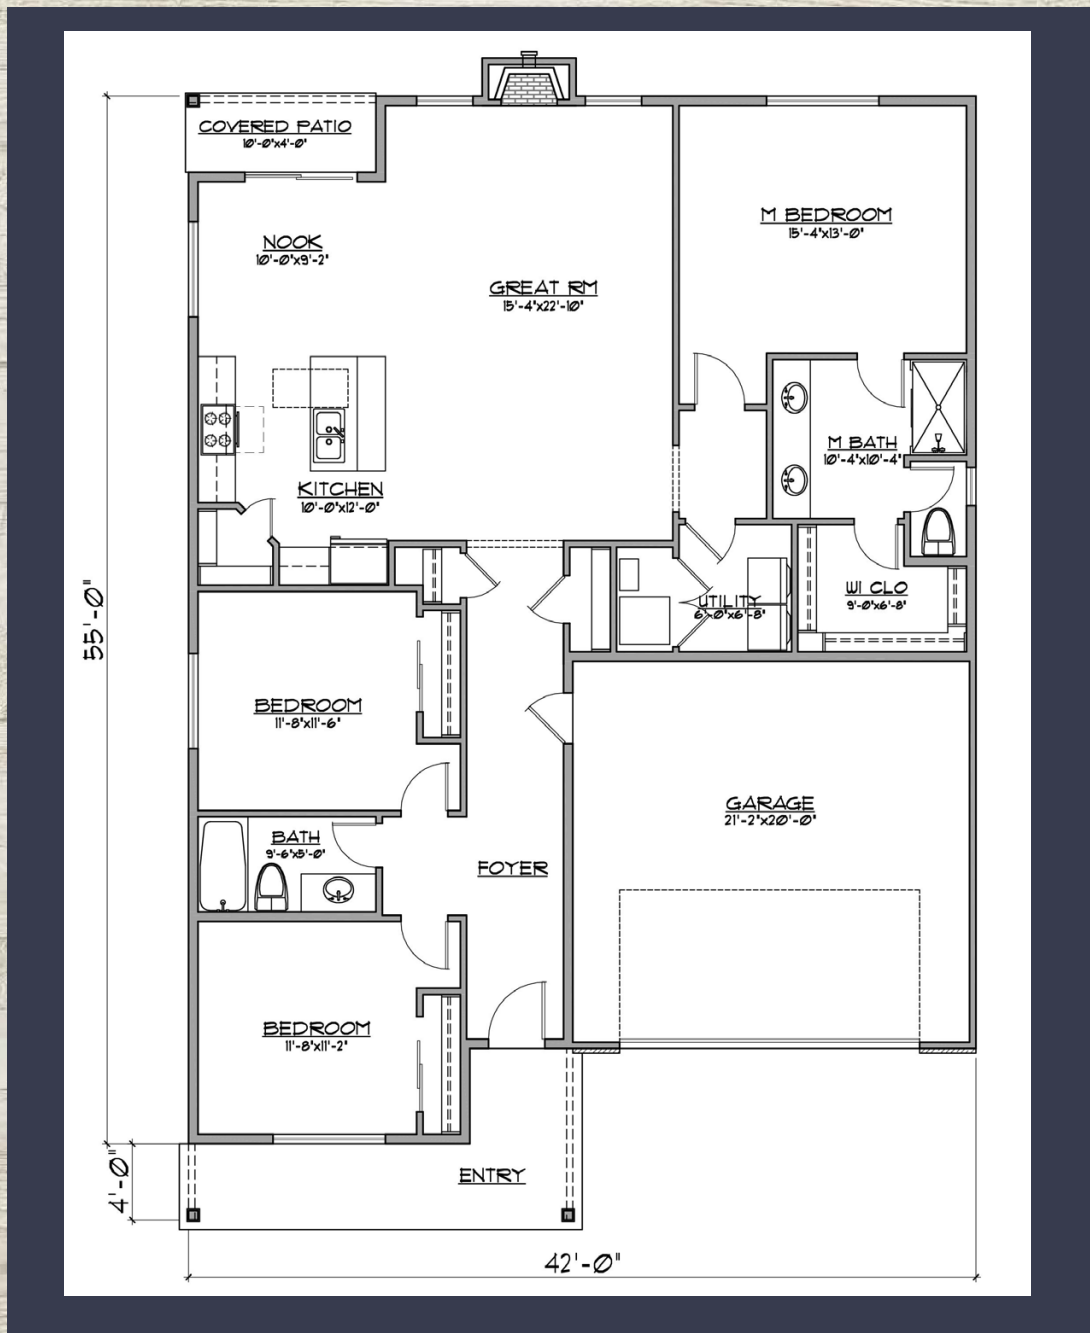

THE ROGUE PLAN

1697 SQ FT

*Plans and renderings are subject to change at anytime

WWW.FORRESTRIDGEHOMES.COM

THE ROGUE PLAN

1697 SQ FT

*Plans and renderings are subject to change at anytime

WWW.FORRESTRIDGEHOMES.COM