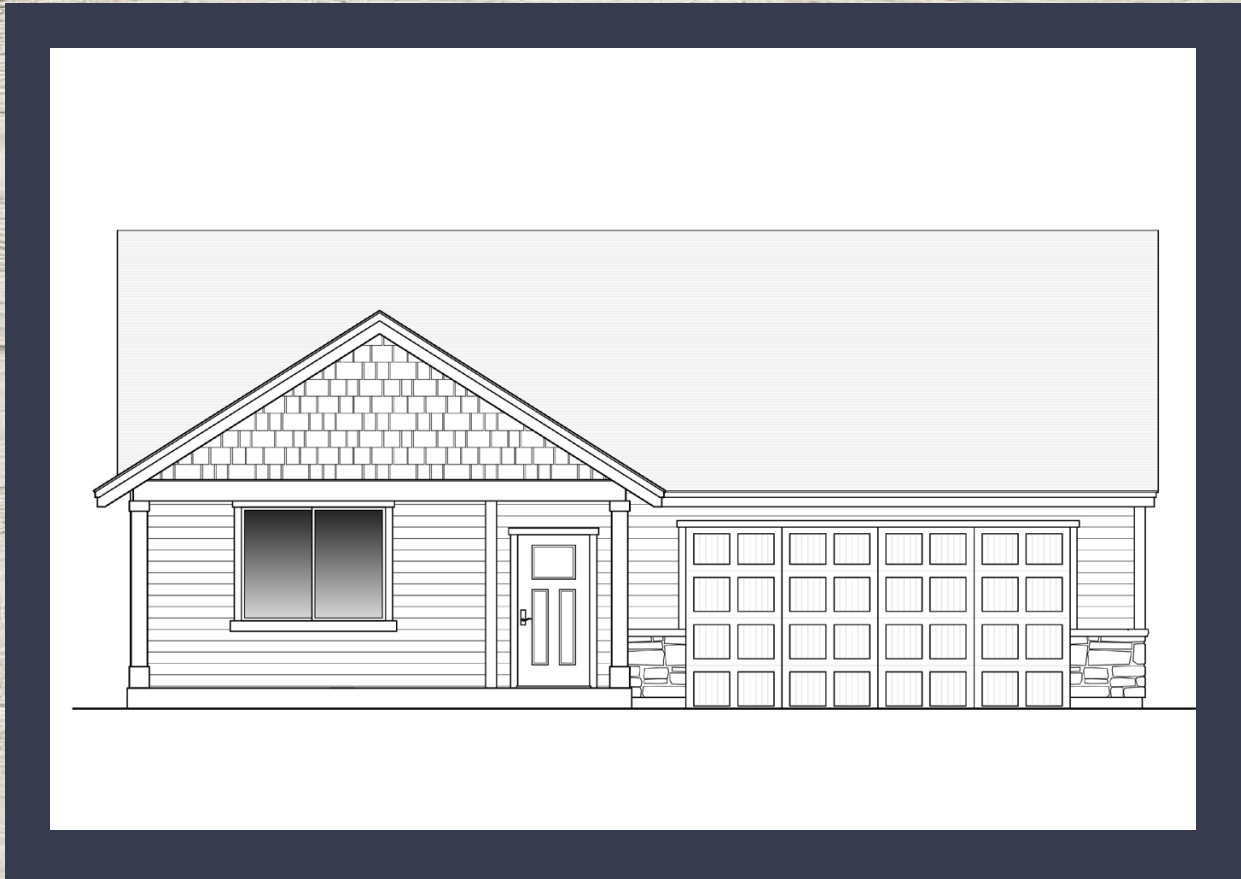

THE ROGUE PLAN

1697 SQ FT

*Plans and renderings are subject to change at anytime

WWW.FORRESTRIDGEHOMES.COM

THE ROGUE PLAN

1697 SQ FT

*Plans and renderings are subject to change at anytime

WWW.FORRESTRIDGEHOMES.COM