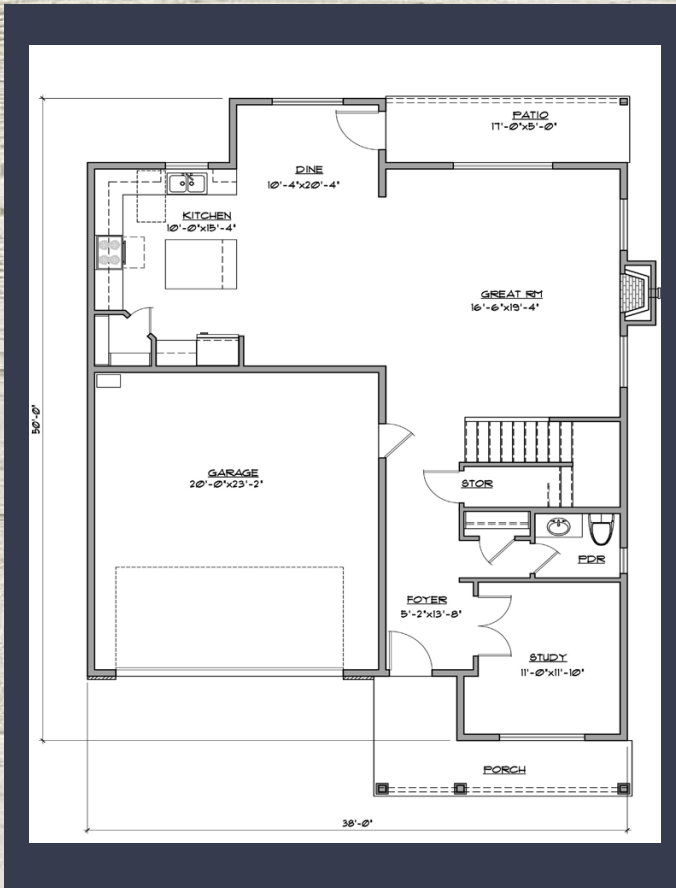

THE MEDFORD PLAN

2630 SQ FT

*Plans and renderings are subject to change at anytime

WWW.FORRESTRIDGEHOMES.COM

THE MEDFORD PLAN

2630 SQ FT

*Plans and renderings are subject to change at anytime

WWW.FORRESTRIDGEHOMES.COM