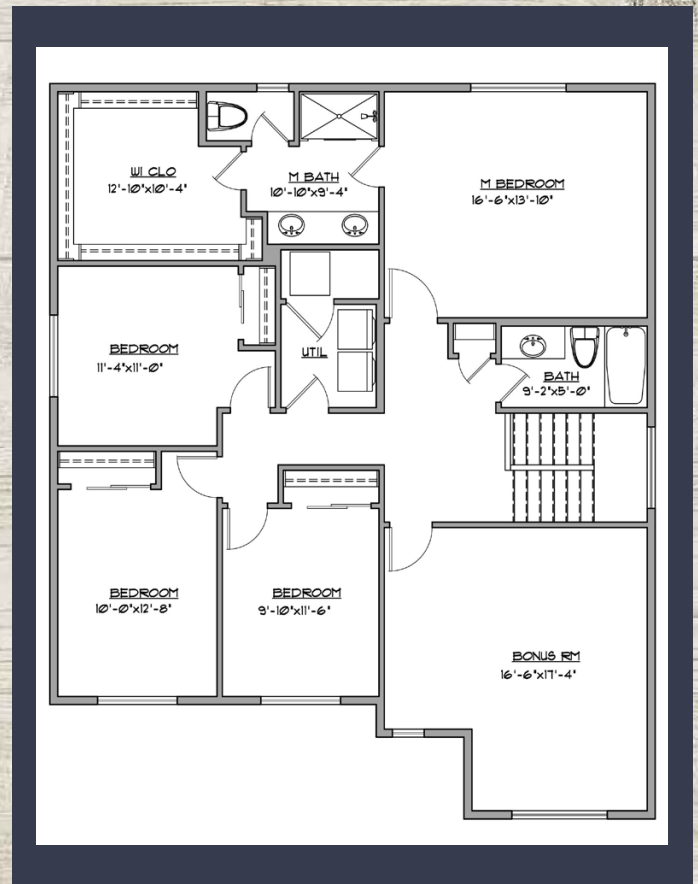

THE MEDFORD PLAN

2630 SQ FT

*Plans and renderings are subject to change at anytime

WWW.FORRESTRIDGEHOMES.COM

THE MEDFORD PLAN

2630 SQ FT

*Plans and renderings are subject to change at anytime

WWW.FORRESTRIDGEHOMES.COM