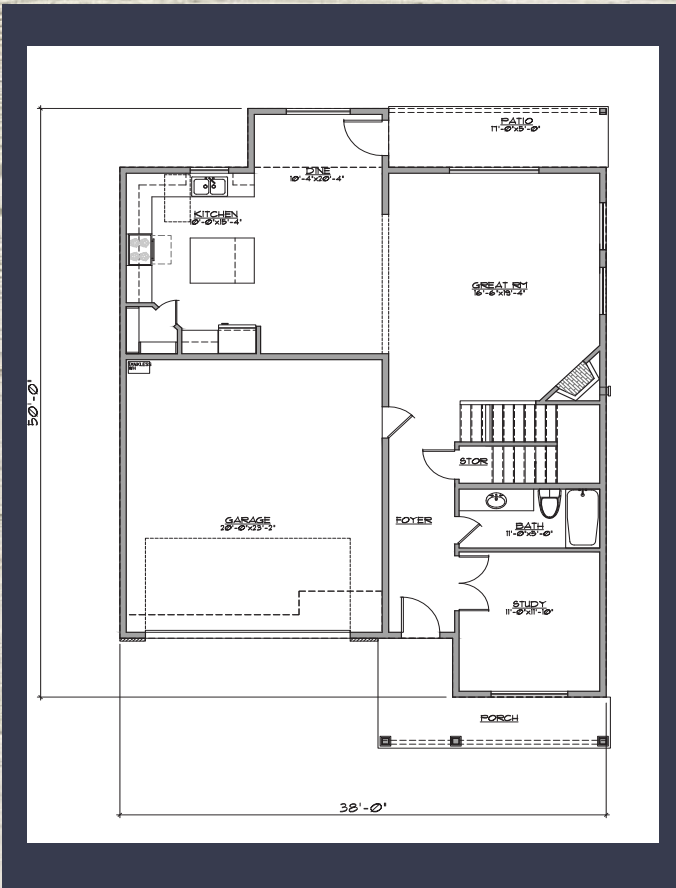

THE SILVERTON PLAN

2616 SQ FT

*Plans and renderings are subject to change at anytime

WWW.FORRESTRIDGEHOMES.COM

THE SILVERTON PLAN

2616 SQ FT

*Plans and renderings are subject to change at anytime

WWW.FORRESTRIDGEHOMES.COM