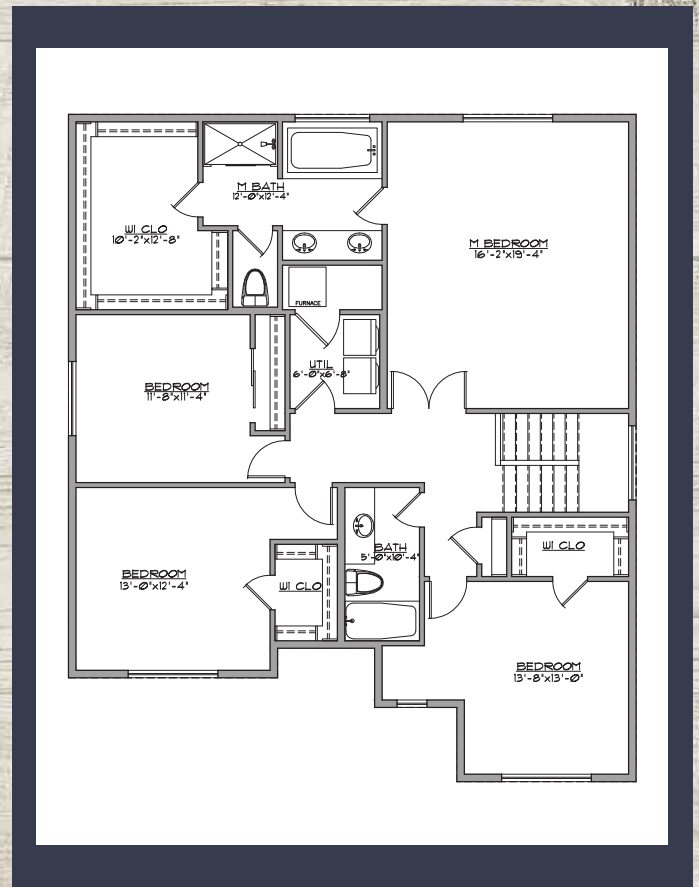

THE SILVERTON PLAN

2616 SQ FT

*Plans and renderings are subject to change at anytime

WWW.FORRESTRIDGEHOMES.COM

THE SILVERTON PLAN

2616 SQ FT

*Plans and renderings are subject to change at anytime

WWW.FORRESTRIDGEHOMES.COM