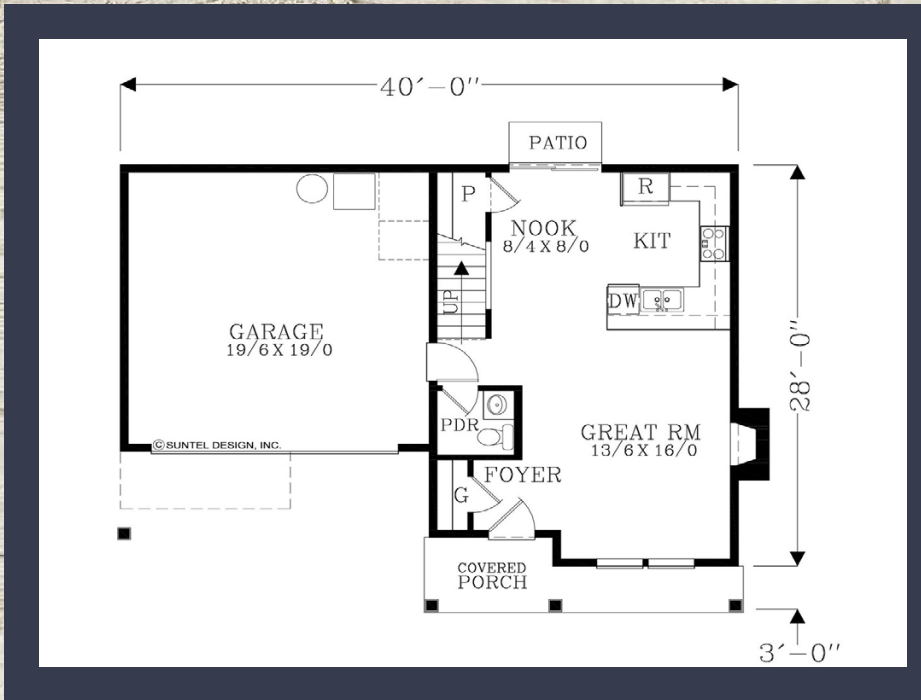

THE MONTGOMERY PLAN 1493 SQ FT

*Plans and renderings are subject to change at anytime

WWW.FORRESTRIDGEHOMES.COM

THE MONTGOMERY PLAN 1493 SQ FT

*Plans and renderings are subject to change at anytime

WWW.FORRESTRIDGEHOMES.COM