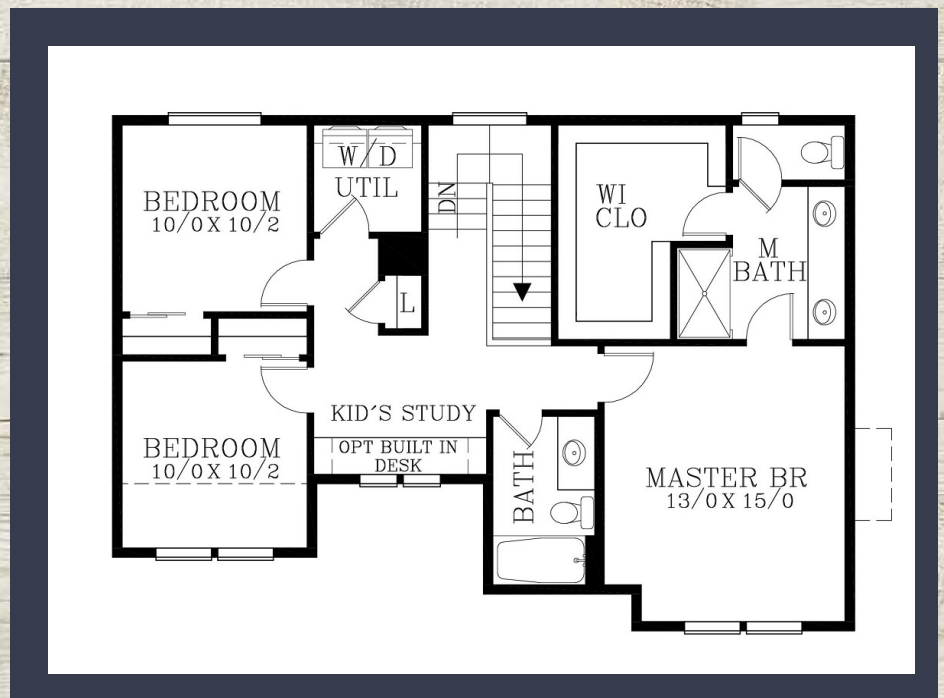

THE MONTGOMERY PLAN 1493 SQ FT

*Plans and renderings are subject to change at anytime

WWW.FORRESTRIDGEHOMES.COM

THE MONTGOMERY PLAN 1493 SQ FT

*Plans and renderings are subject to change at anytime

WWW.FORRESTRIDGEHOMES.COM