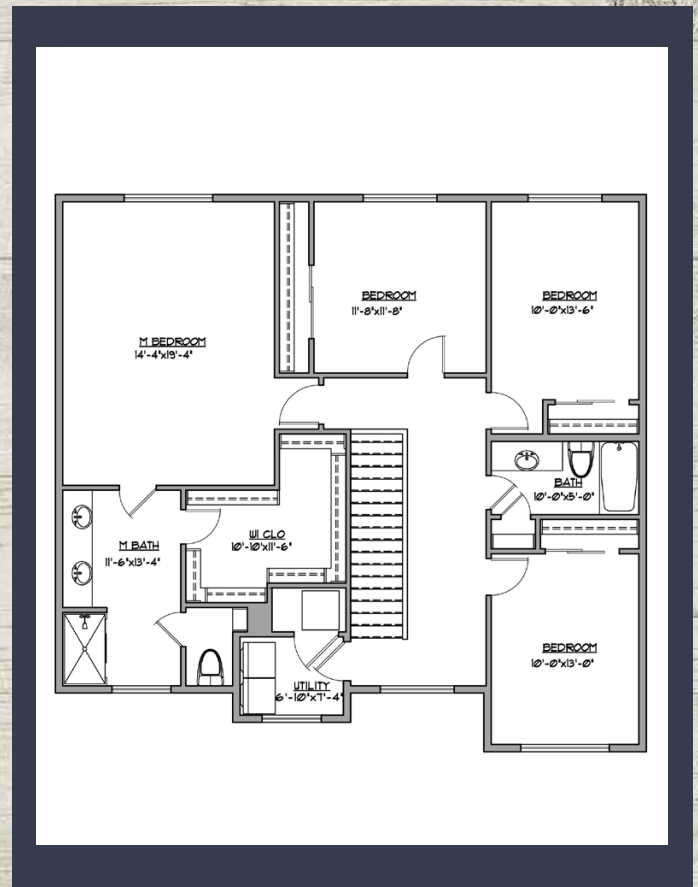

# THE SWEET HOME PLAN

## 2439 SQ FT

\*Plans and renderings are subject to change at anytime

[WWW.FORRESTRIDGEHOMES.COM](http://WWW.FORRESTRIDGEHOMES.COM)