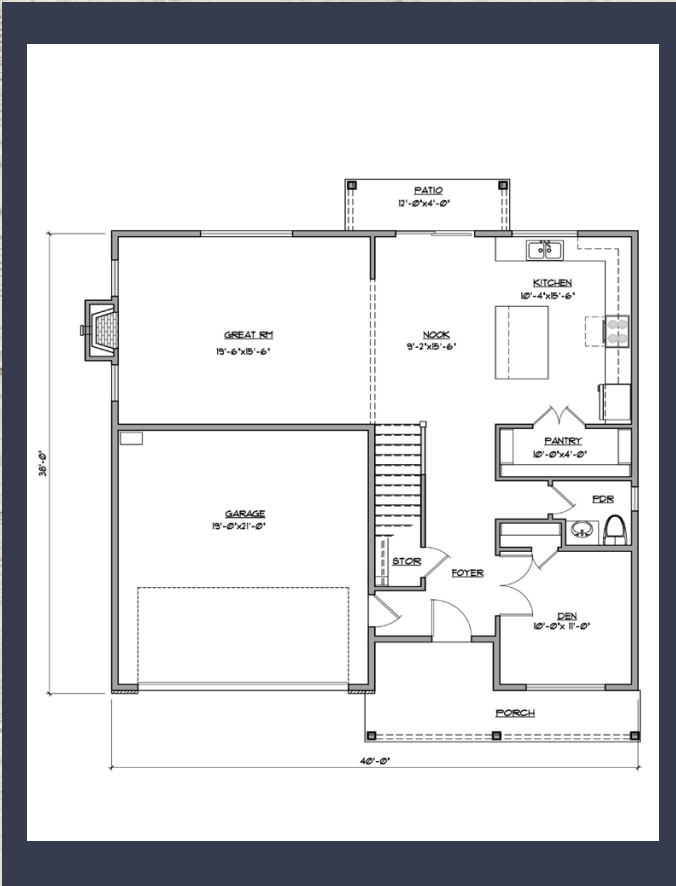

# THE SWEET HOME PLAN

## 2439 SQ FT

\*Plans and renderings are subject to change at anytime

[WWW.FORRESTRIDGEHOMES.COM](http://WWW.FORRESTRIDGEHOMES.COM)