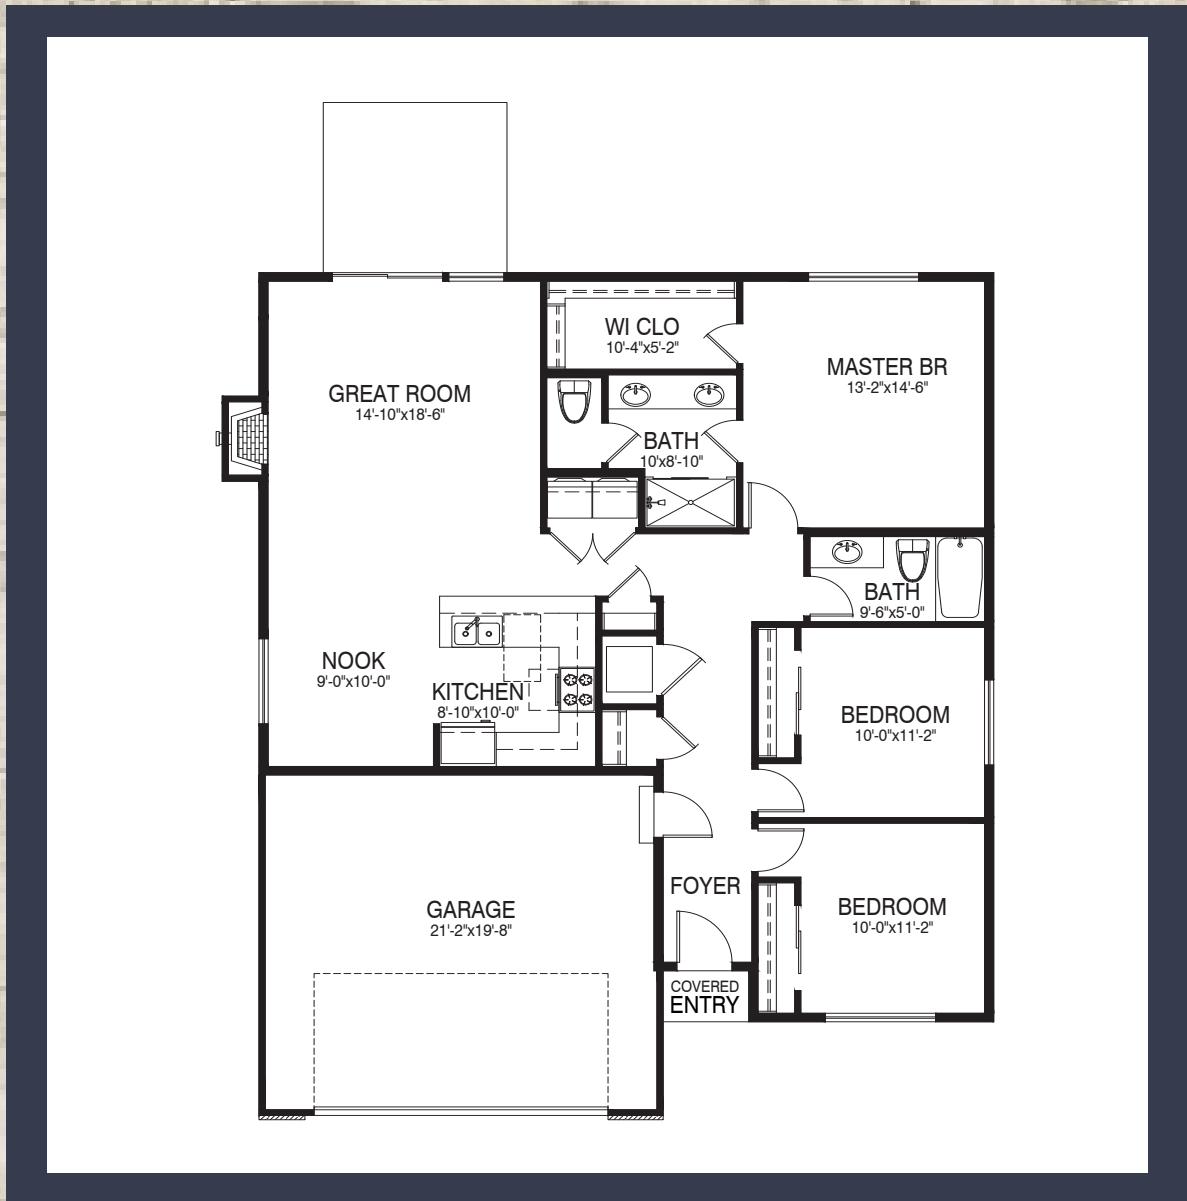

THE GLENCOE PLAN

1432 SQ FT

*Plans and renderings are subject to change at anytime

WWW.FORRESTRIDGEHOMES.COM

THE GLENCOE PLAN

1432 SQ FT

*Plans and renderings are subject to change at anytime

WWW.FORRESTRIDGEHOMES.COM