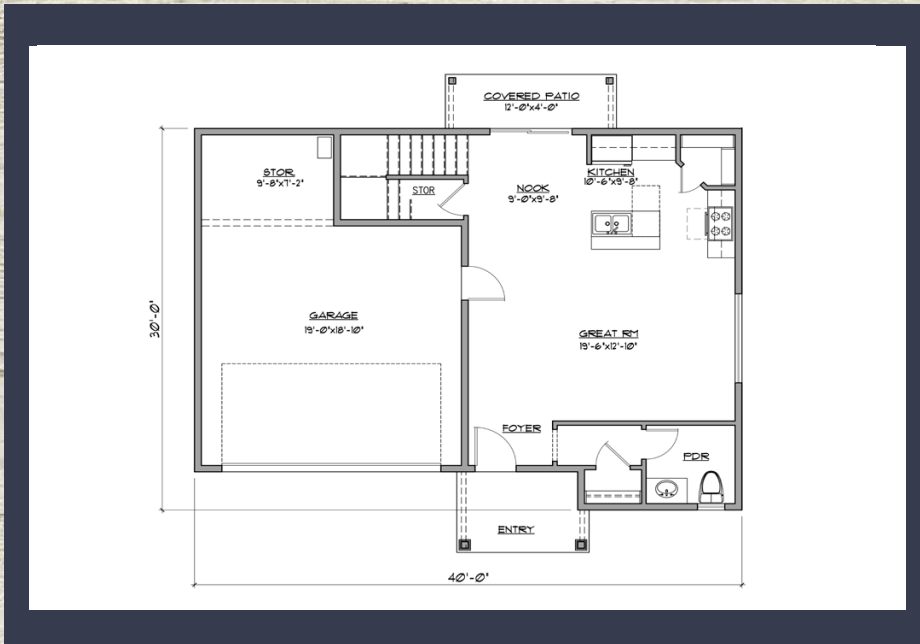

THE LANCASTER PLAN 1657 SQ FT

*Plans and renderings are subject to change at anytime

WWW.FORRESTRIDGEHOMES.COM

THE LANCASTER PLAN 1657 SQ FT

*Plans and renderings are subject to change at anytime

WWW.FORRESTRIDGEHOMES.COM