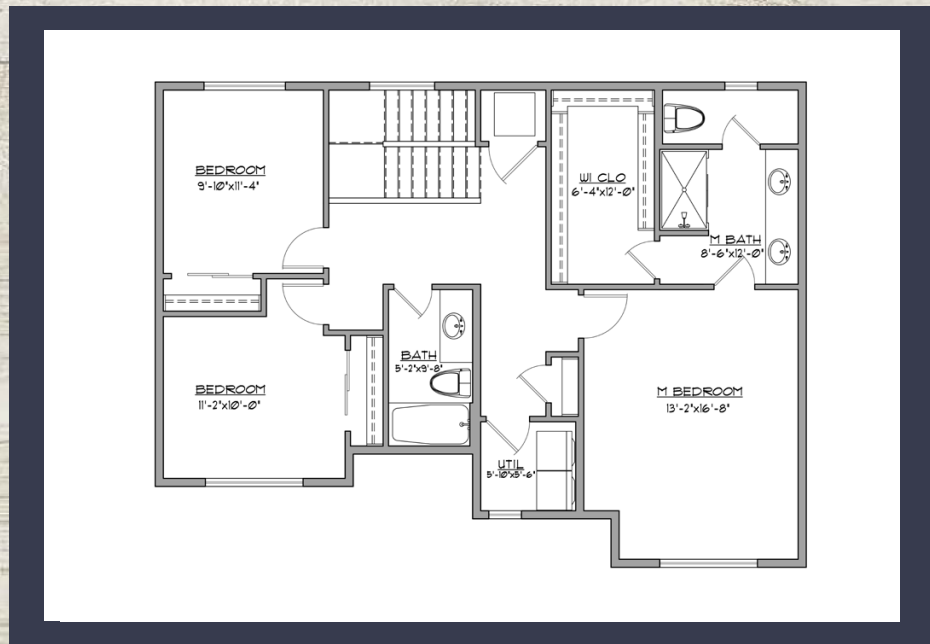

THE LANCASTER PLAN 1657 SQ FT

*Plans and renderings are subject to change at anytime

WWW.FORRESTRIDGEHOMES.COM

THE LANCASTER PLAN 1657 SQ FT

*Plans and renderings are subject to change at anytime

WWW.FORRESTRIDGEHOMES.COM